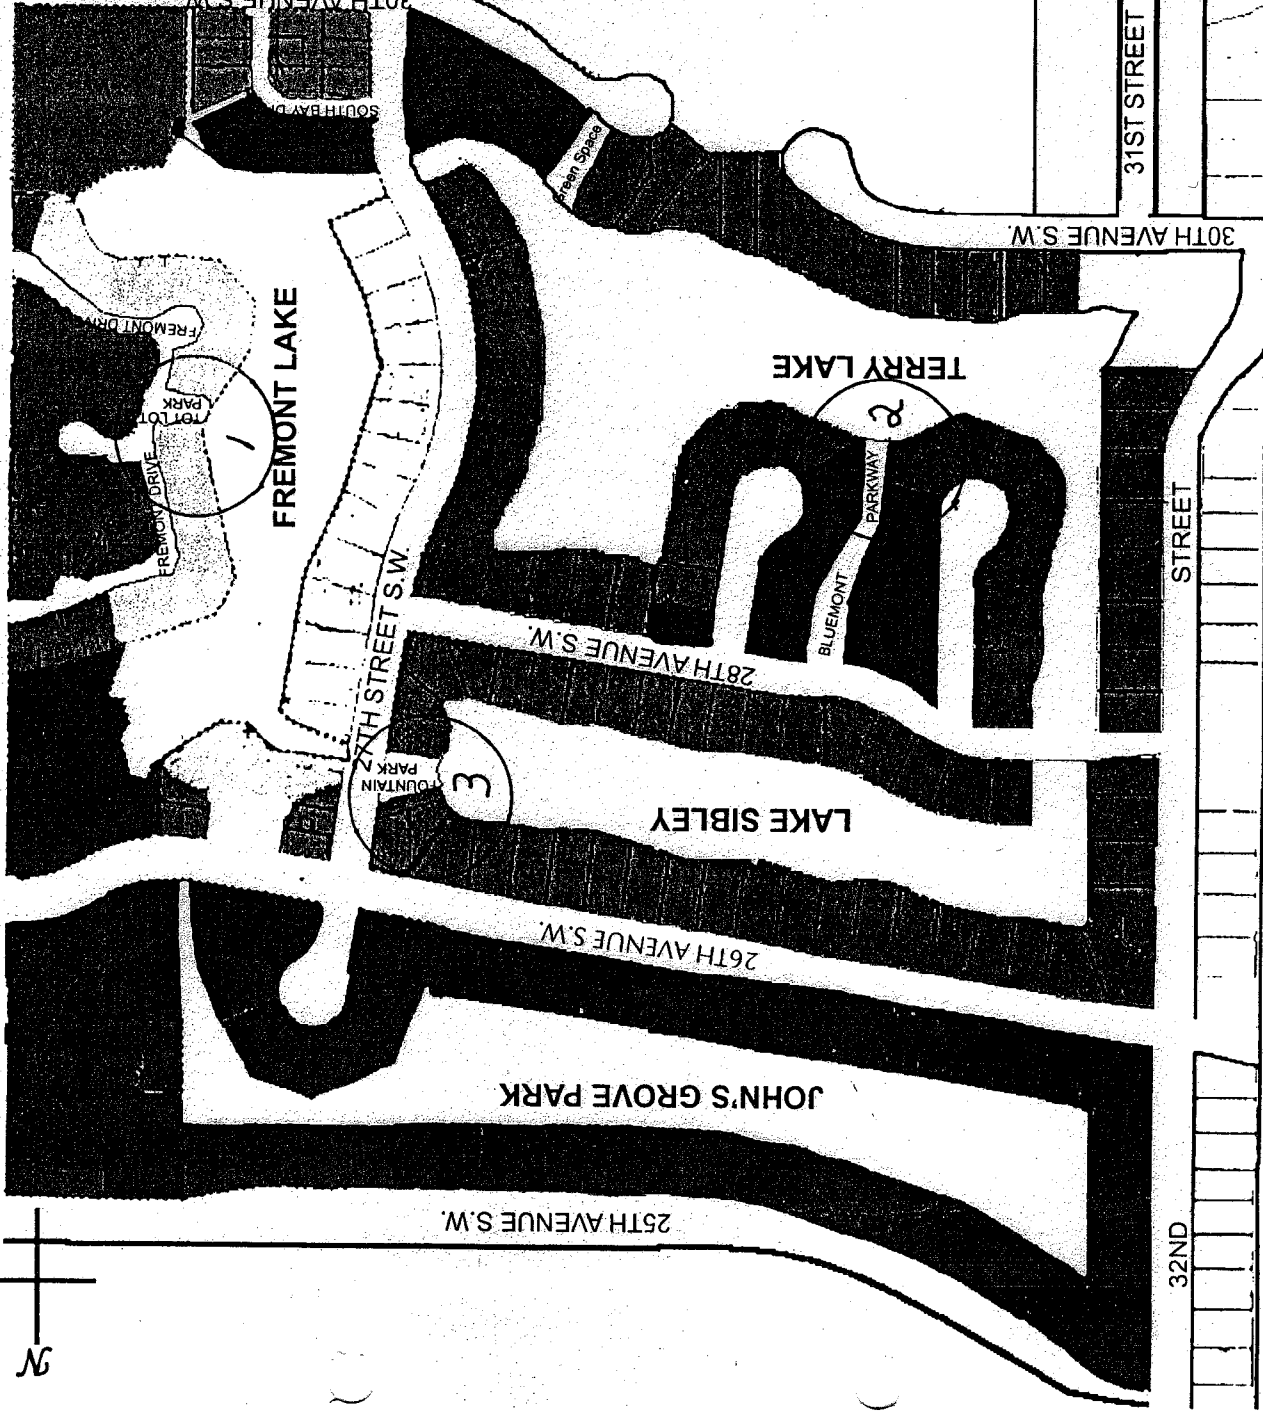

25TH STREET S.W.

Dock Areas:

- 1) Tot Lot Park
- 2) Bluemont Parkway
- 3) Fountain Park

32ND AVENUE S.W.

BLUEMONT LAKES COMMUNITY SERVICE ASSOCIATION, INC.